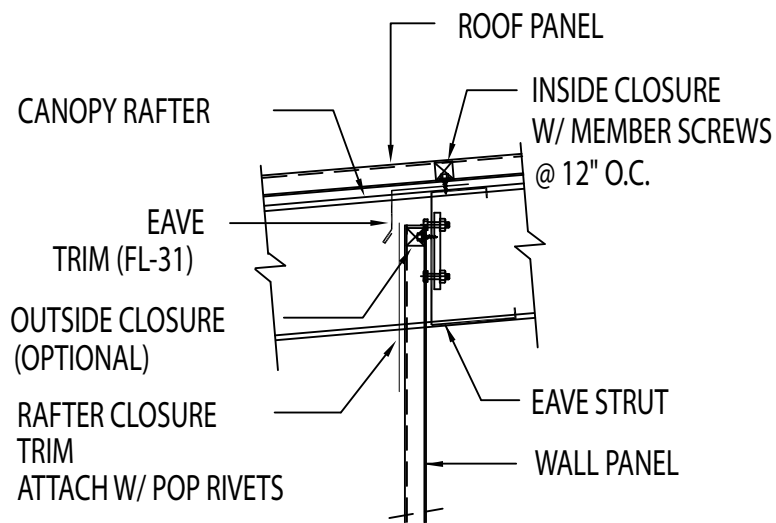

FLUSH EAVE LINE CANOPY
WITH SOFFIT PANEL

DETAIL "A"
AT EAVE W/O SOFFIT

EAVE CANOPY DETAILS

* NOTE: TRIM PROFILE MAY VARY.

DRAWING NO.

D27