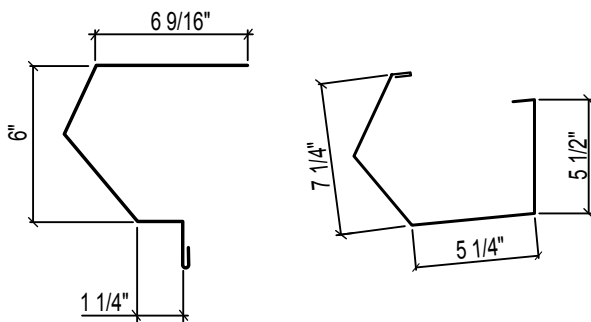

TS-324 / VS-216 HIGH LOW EAVE DETAIL

TS-324 / VS-216 HIGH LOW RAKE DETAIL

STD. SIMPLE EAVE TRIM

STANDARD GUTTER

STD. EAVE TRIM

STANDARD RAKE

STD. EAVE TRIM & GUTTER

HIGH SIDE EAVE TRIM