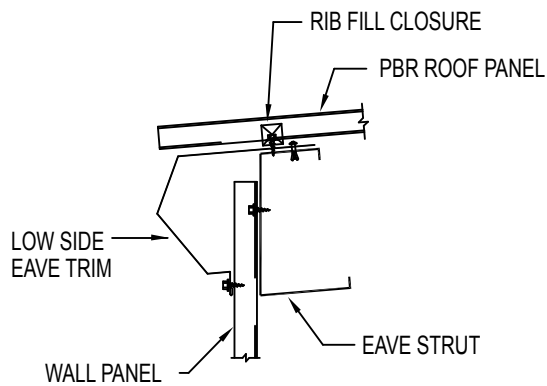

TS-324 / VS-216 HIGH LOW EAVE DETAIL

TS-324 / VS-216 HIGH LOW RAKE DETAIL

STD. SIMPLE EAVE TRIM

STANDARD GUTTER

STD. EAVE TRIM

STANDARD RAKE

STD. EAVE TRIM & GUTTER

HIGH SIDE EAVE TRIM