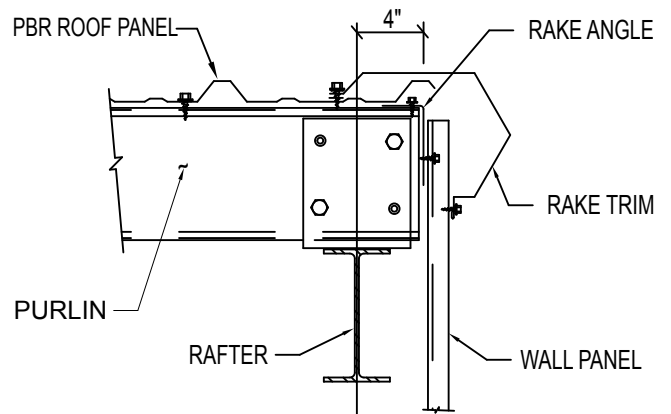

TS-324 / VS-216 HIGH LOW EAVE DETAIL

TS-324 / VS-216 HIGH LOW RAKE DETAIL

STD. SIMPLE EAVE TRIM

STANDARD GUTTER

STD. EAVE TRIM

STANDARD RAKE

STD. EAVE TRIM & GUTTER

HIGH SIDE EAVE TRIM