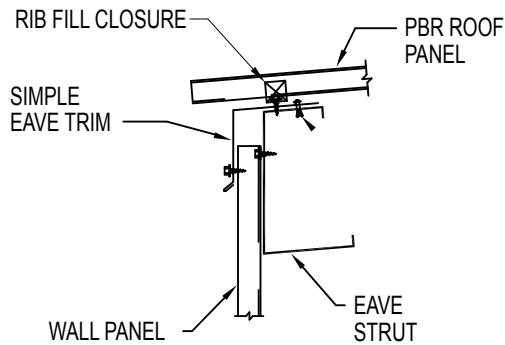

TS-324 / VS-216 HIGH LOW EAVE DETAIL

TS-324 / VS-216 HIGH LOW RAKE DETAIL

STD. SIMPLE EAVE TRIM

STANDARD GUTTER

STD. EAVE TRIM

STANDARD RAKE

STD. EAVE TRIM & GUTTER

HIGH SIDE EAVE TRIM