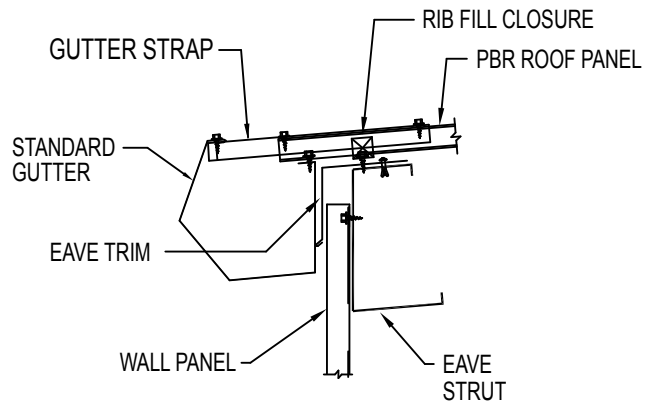

TS-324 / VS-216 HIGH LOW EAVE DETAIL

TS-324 / VS-216 HIGH LOW RAKE DETAIL

STD. SIMPLE EAVE TRIM

STANDARD GUTTER

STD. EAVE TRIM

STANDARD RAKE

STD. EAVE TRIM & GUTTER

HIGH SIDE EAVE TRIM