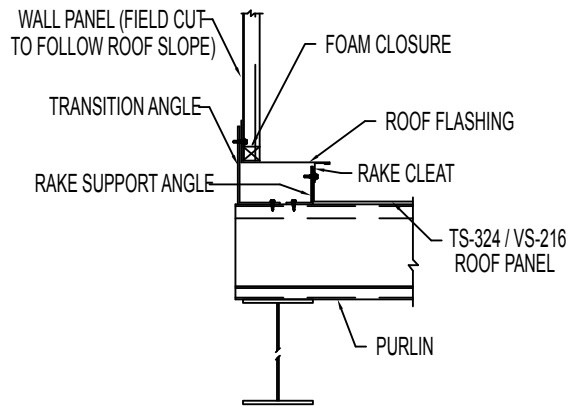

TS-324 / VS-216 HIGH LOW EAVE DETAIL

TS-324 / VS-216 HIGH LOW RAKE DETAIL

STD. SIMPLE EAVE TRIM

STANDARD GUTTER

STD. EAVE TRIM

STANDARD RAKE

STD. EAVE TRIM & GUTTER

HIGH SIDE EAVE TRIM