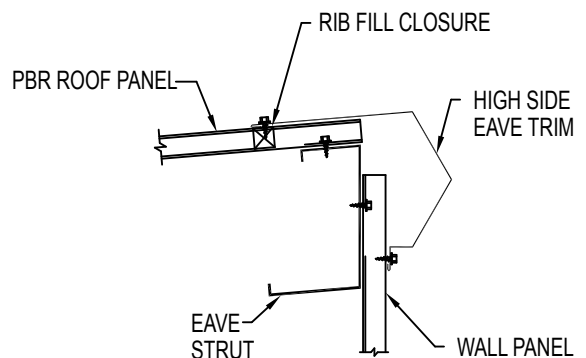

TS-324 / VS-216 HIGH LOW EAVE DETAIL

TS-324 / VS-216 HIGH LOW RAKE DETAIL

STD. SIMPLE EAVE TRIM

STANDARD GUTTER

STD. EAVE TRIM

STANDARD RAKE

STD. EAVE TRIM & GUTTER

HIGH SIDE EAVE TRIM